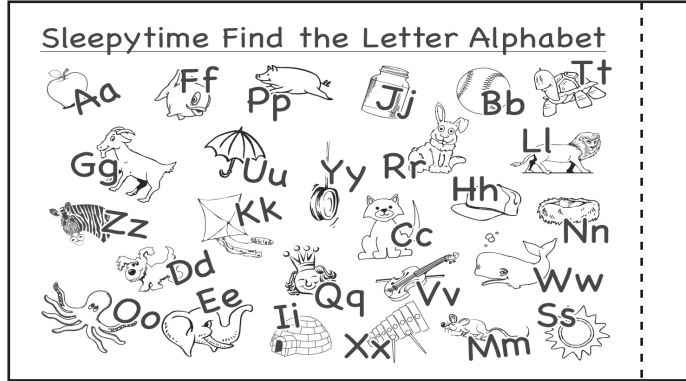

# My Sleepytime Find The Letter Pillowcase

## Perfect for your Preschooler!

Here is a great way for your kids to practice their letter recognition and sounds!  
 The Sleepytime Find the Letter pillowcase is an excellent way to reinforce what they are learning while having fun as they get tucked into bed!